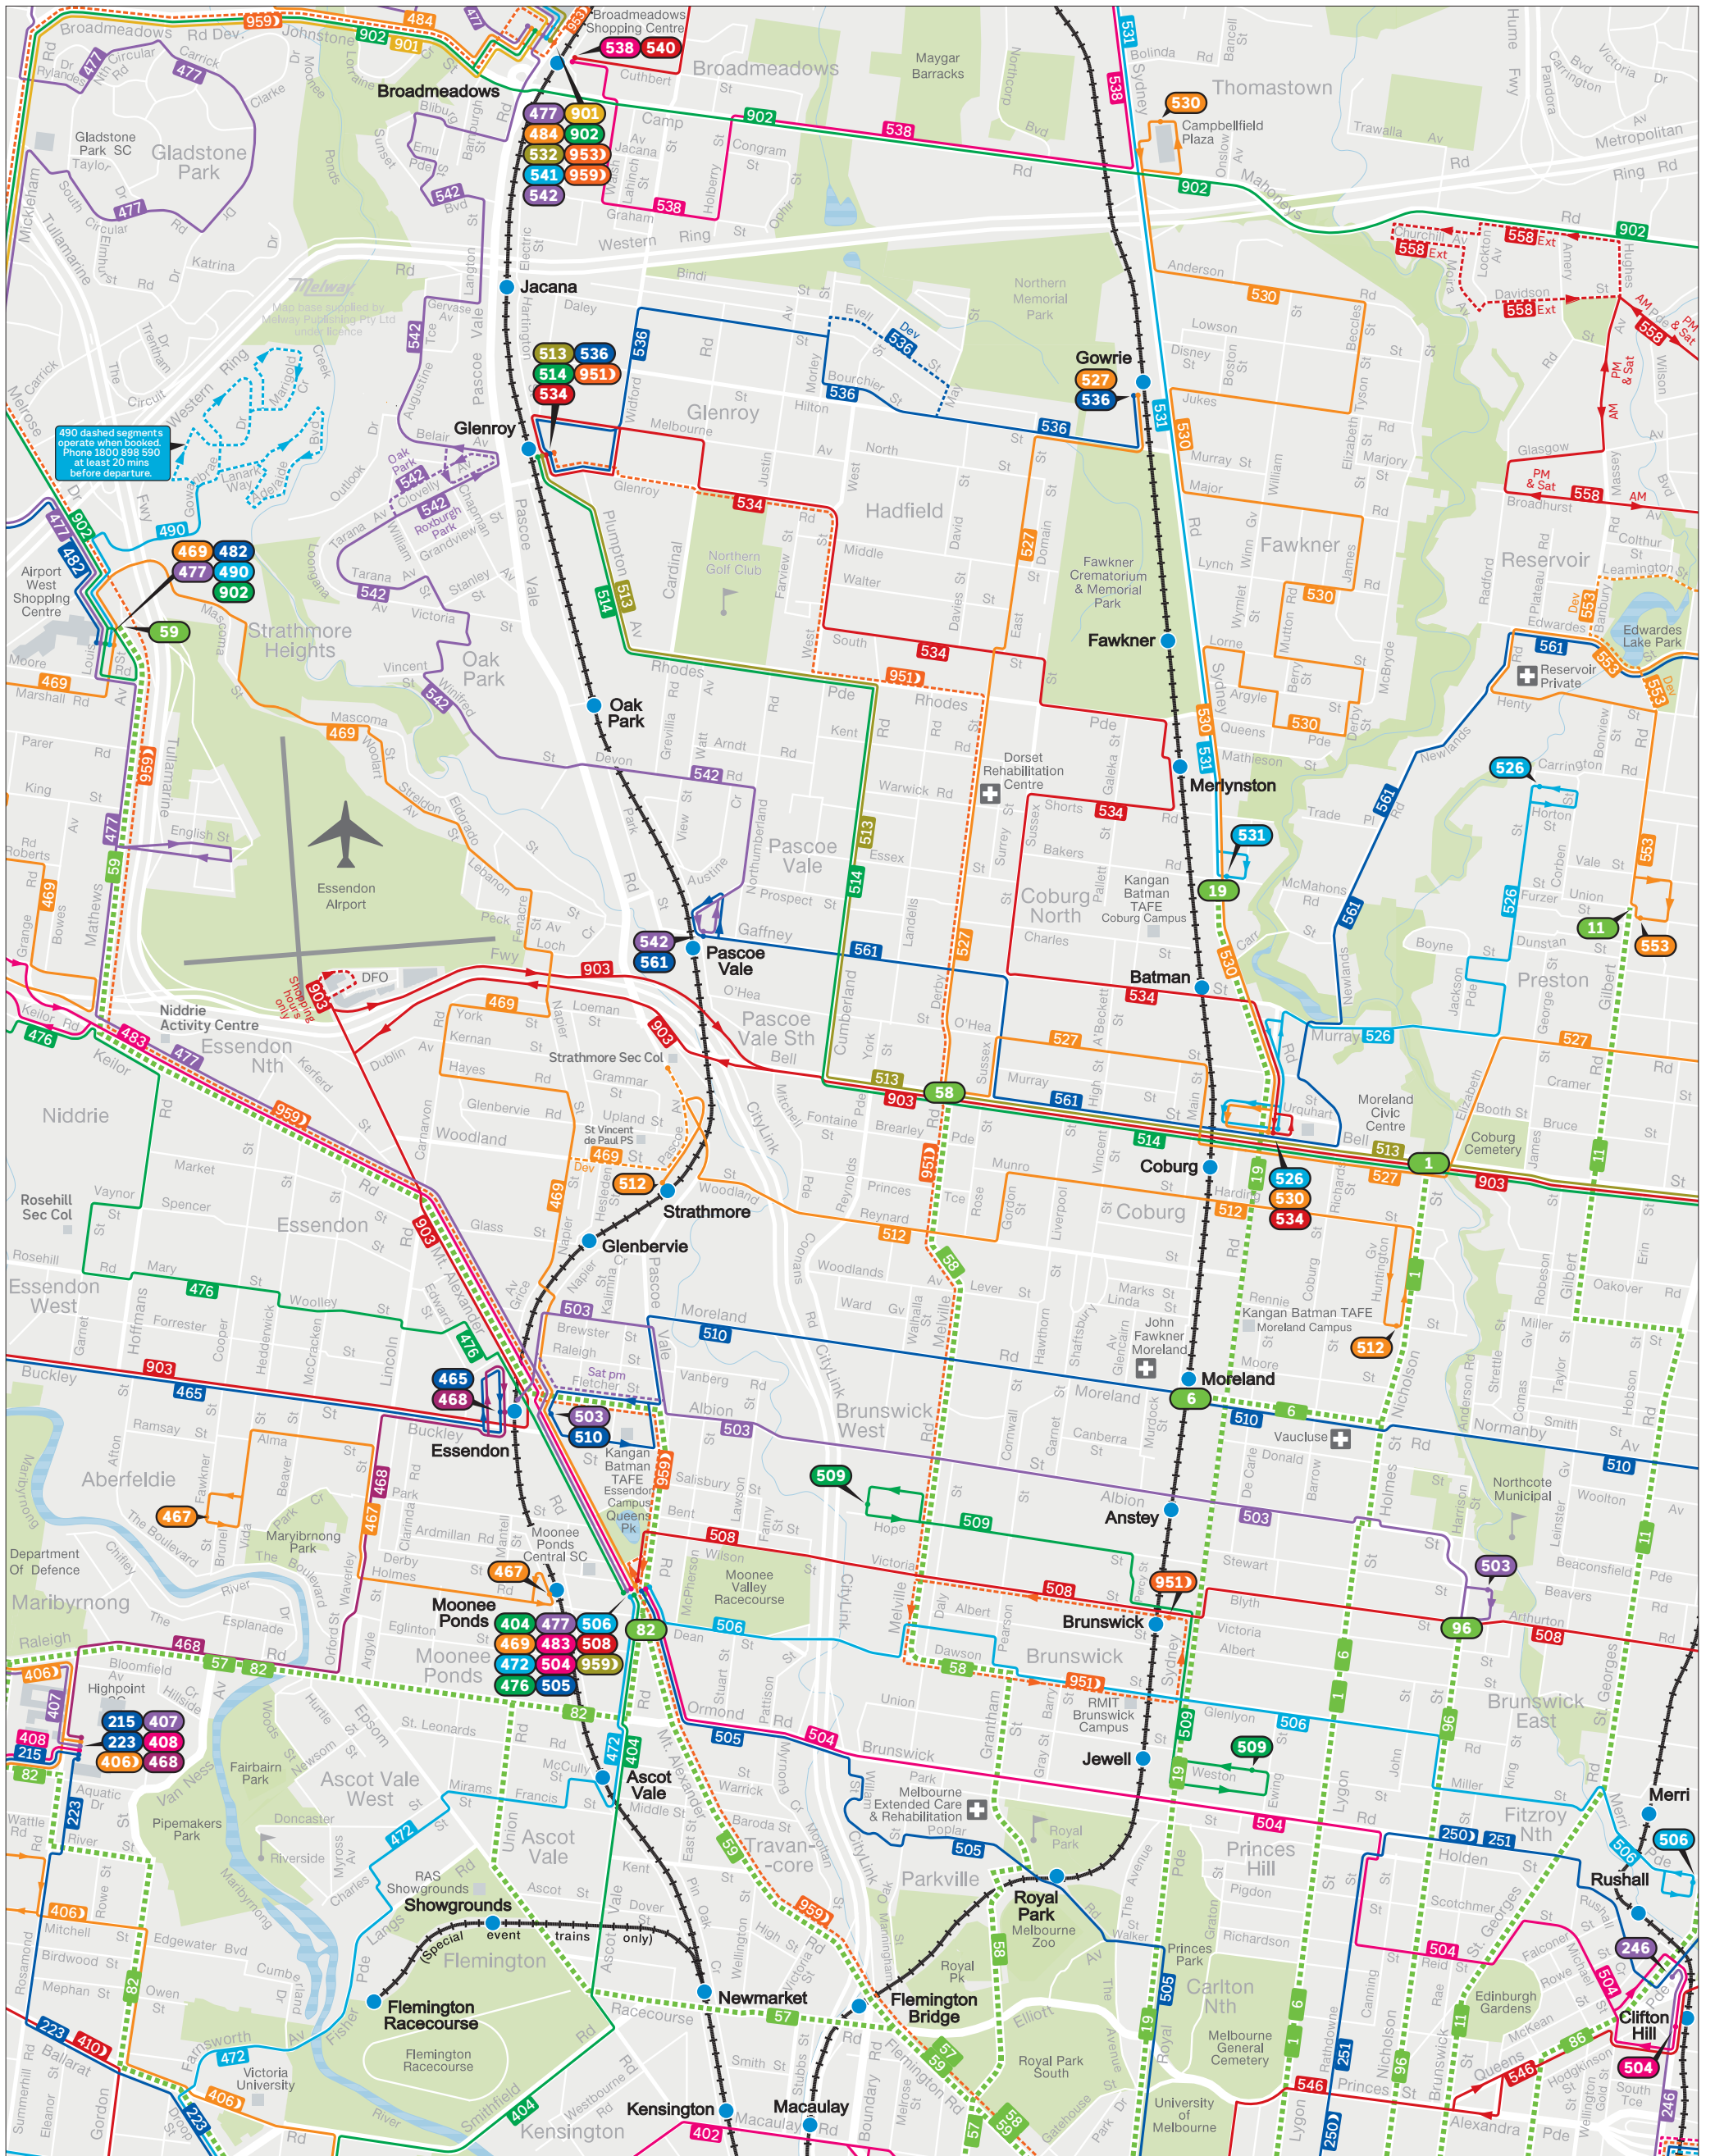

Merri-bek bus network

— Train
 — Tram
 — Bus
 64 Tram terminus
 600 Bus terminus
 600 Night Bus terminus

MAP NOT TO SCALE
Effective July 2024

For more public transport information visit ptv.vic.gov.au, use the PTV app or call 1800 800 007.