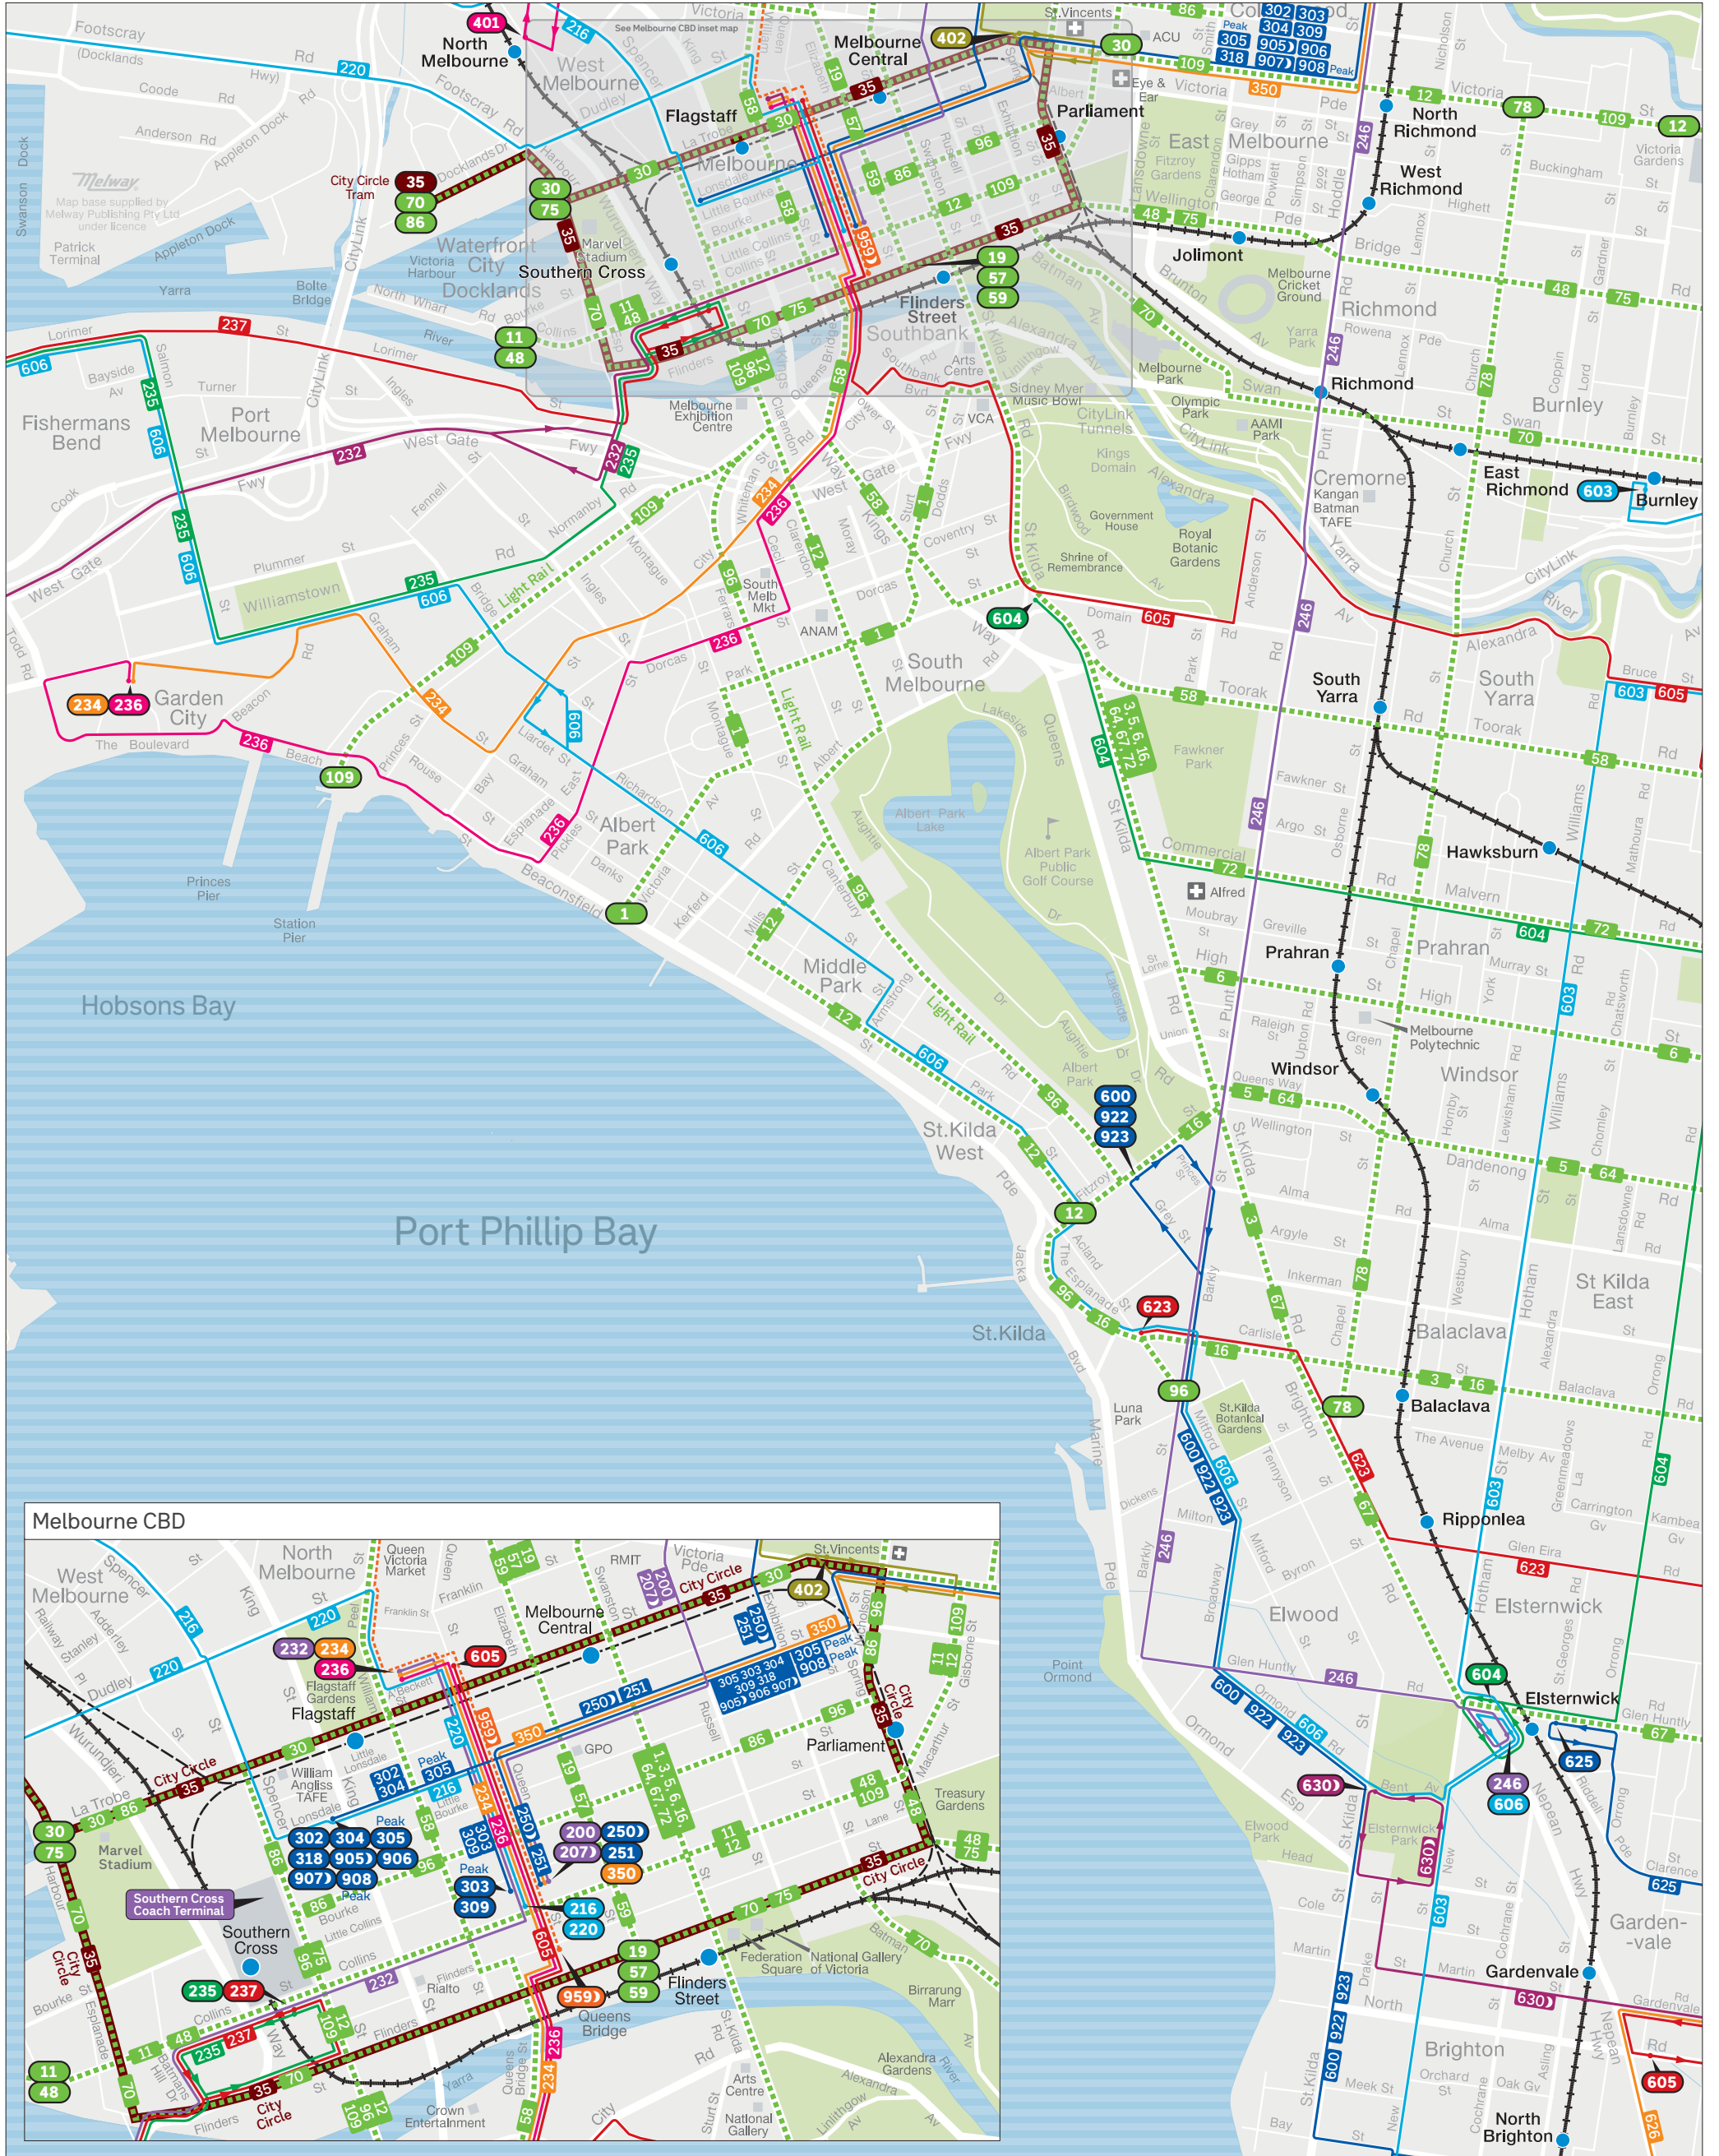

Port Phillip bus network

— Train
 - - - Tram
 | | | Bus
 - - - Bus Deviation/Bus Extension
 64 Tram terminus
 600 Bus terminus
 600 Night Bus terminus

^ | _ e \$ Se . * Y3
 3ri00 o U _ U 00

Department of Transport and Planning

For more public transport information visit ptv.vic.gov.au, use the PTV app or call 1800 800 007.