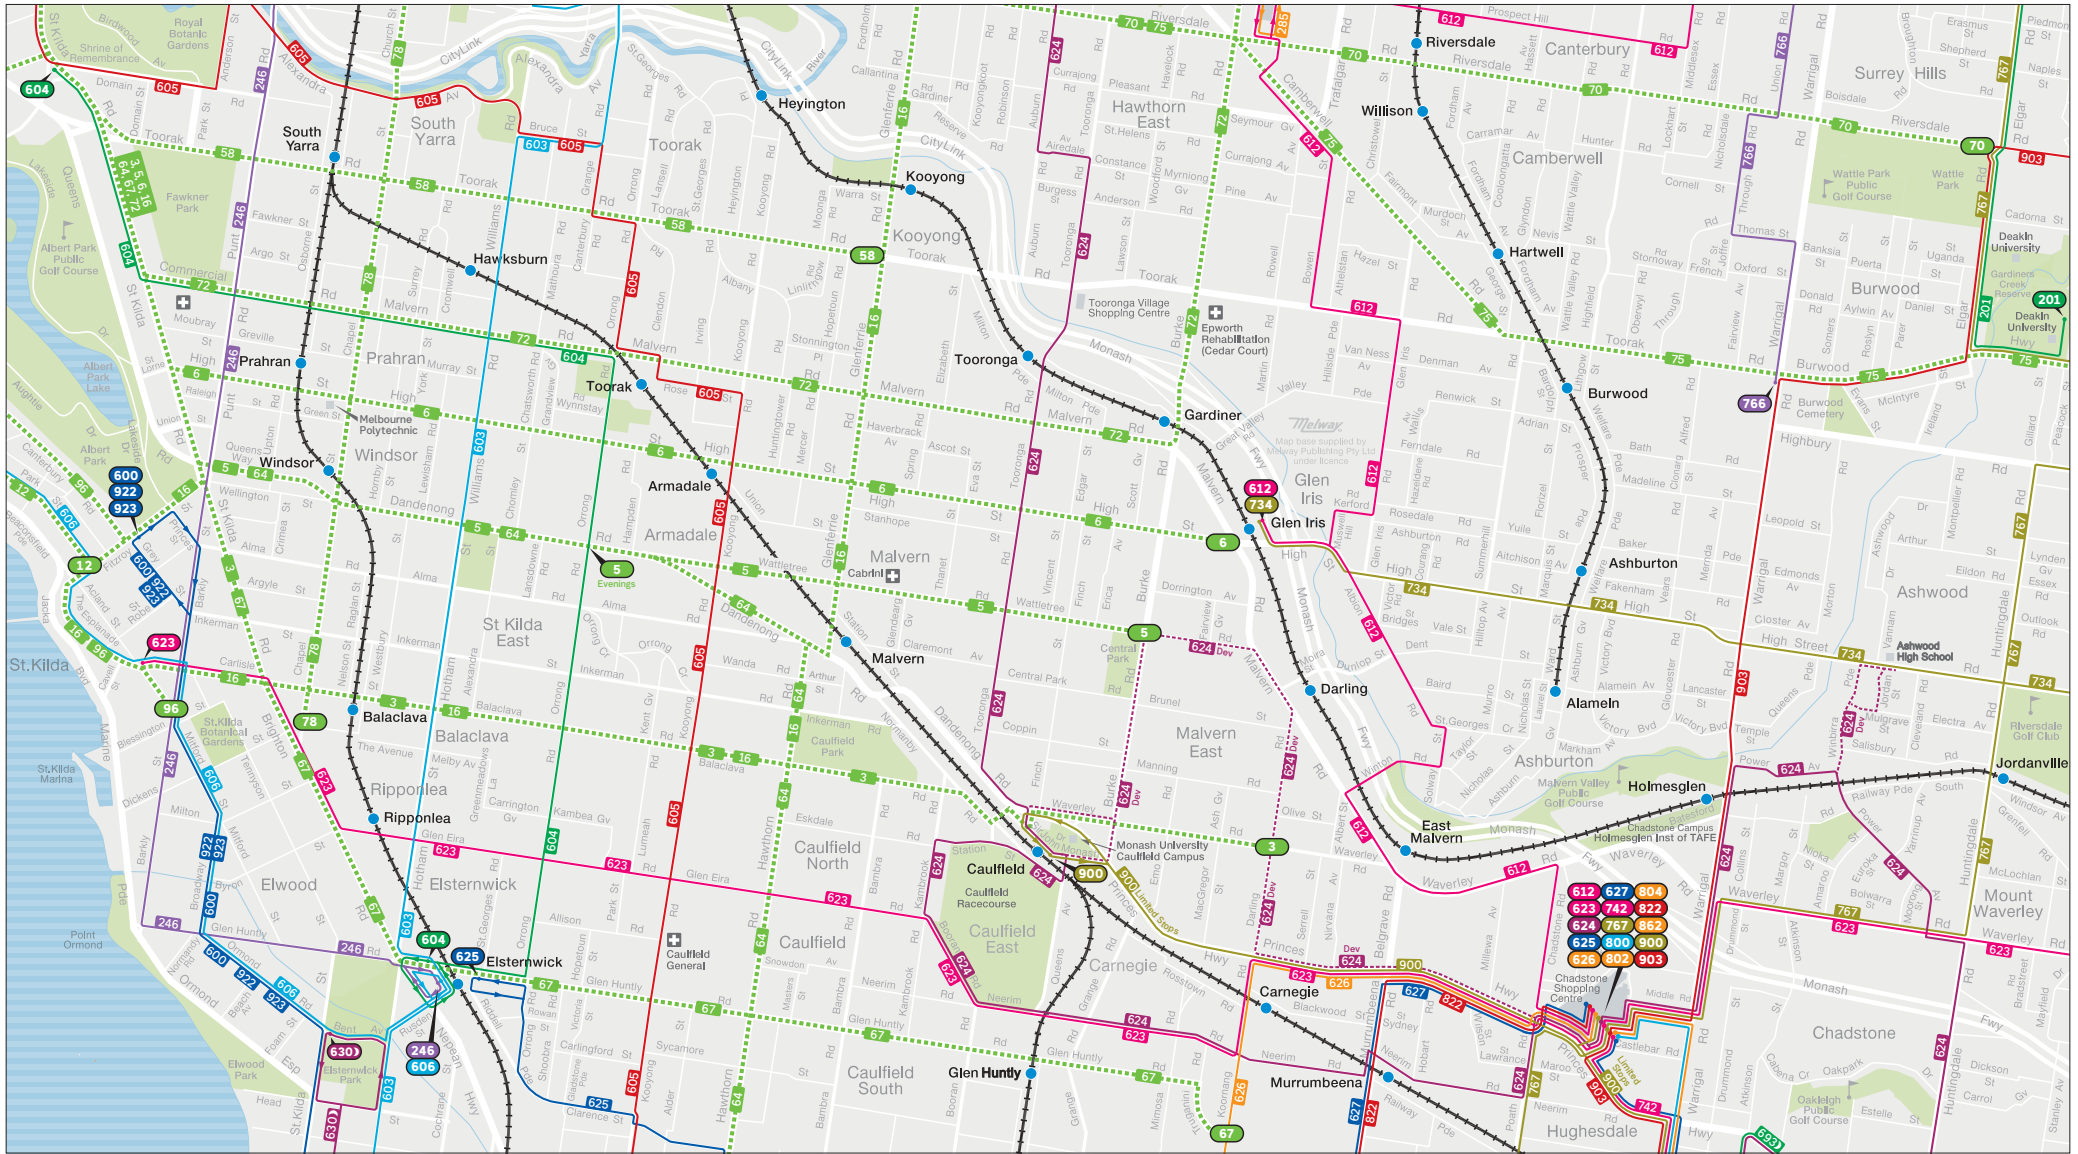

Stonnington bus network

—+—+— Train
 - - - - - Tram
 ||||| Bus
 64 Tram terminus
 600 Bus terminus
 600 Night Bus terminus

MAP NOT TO SCALE Effective November 2024