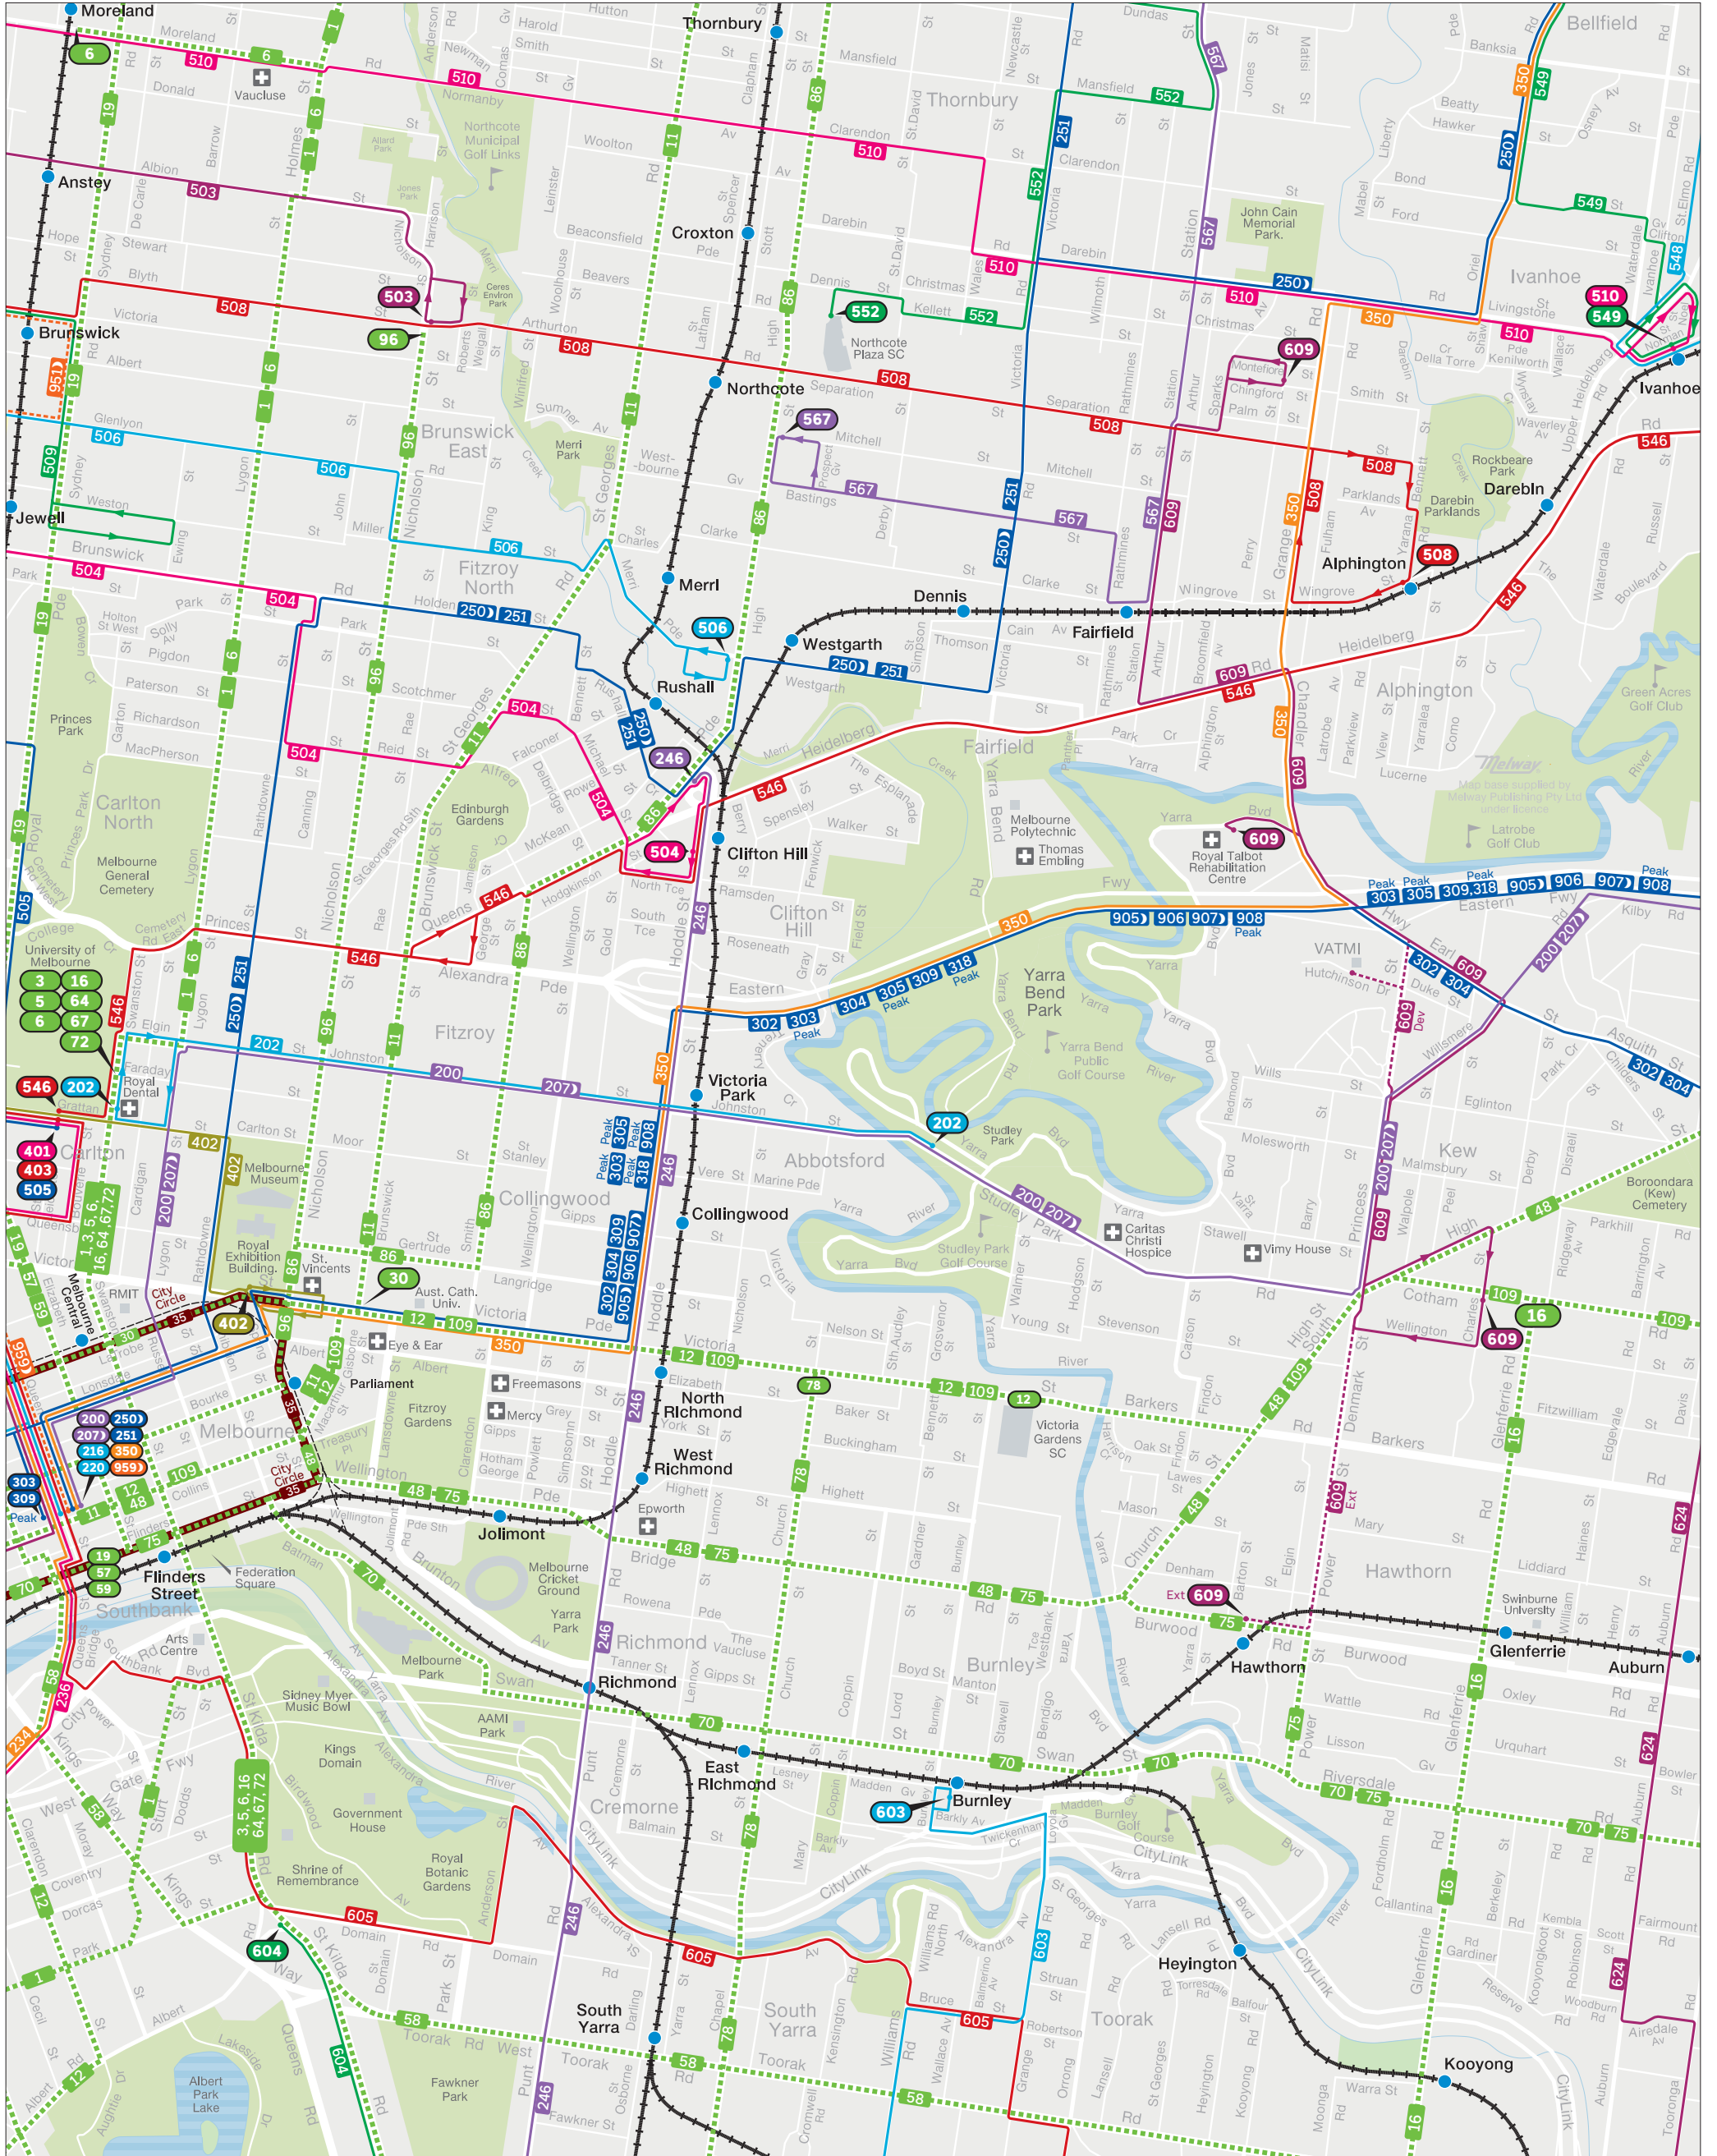

Yarra City bus network

—+—+—+— Train
 - - - - - Tram
 | | | | | Bus
 - - - - - Bus Deviation/Bus Extension
 64 Tram terminus
 600 Bus terminus
 600 Night Bus terminus

MAP NOT TO SCALE
Effective November 2024

Department of Transport and Planning

For more public transport information visit ptv.vic.gov.au, use the PTV app or call 1800 800 007.