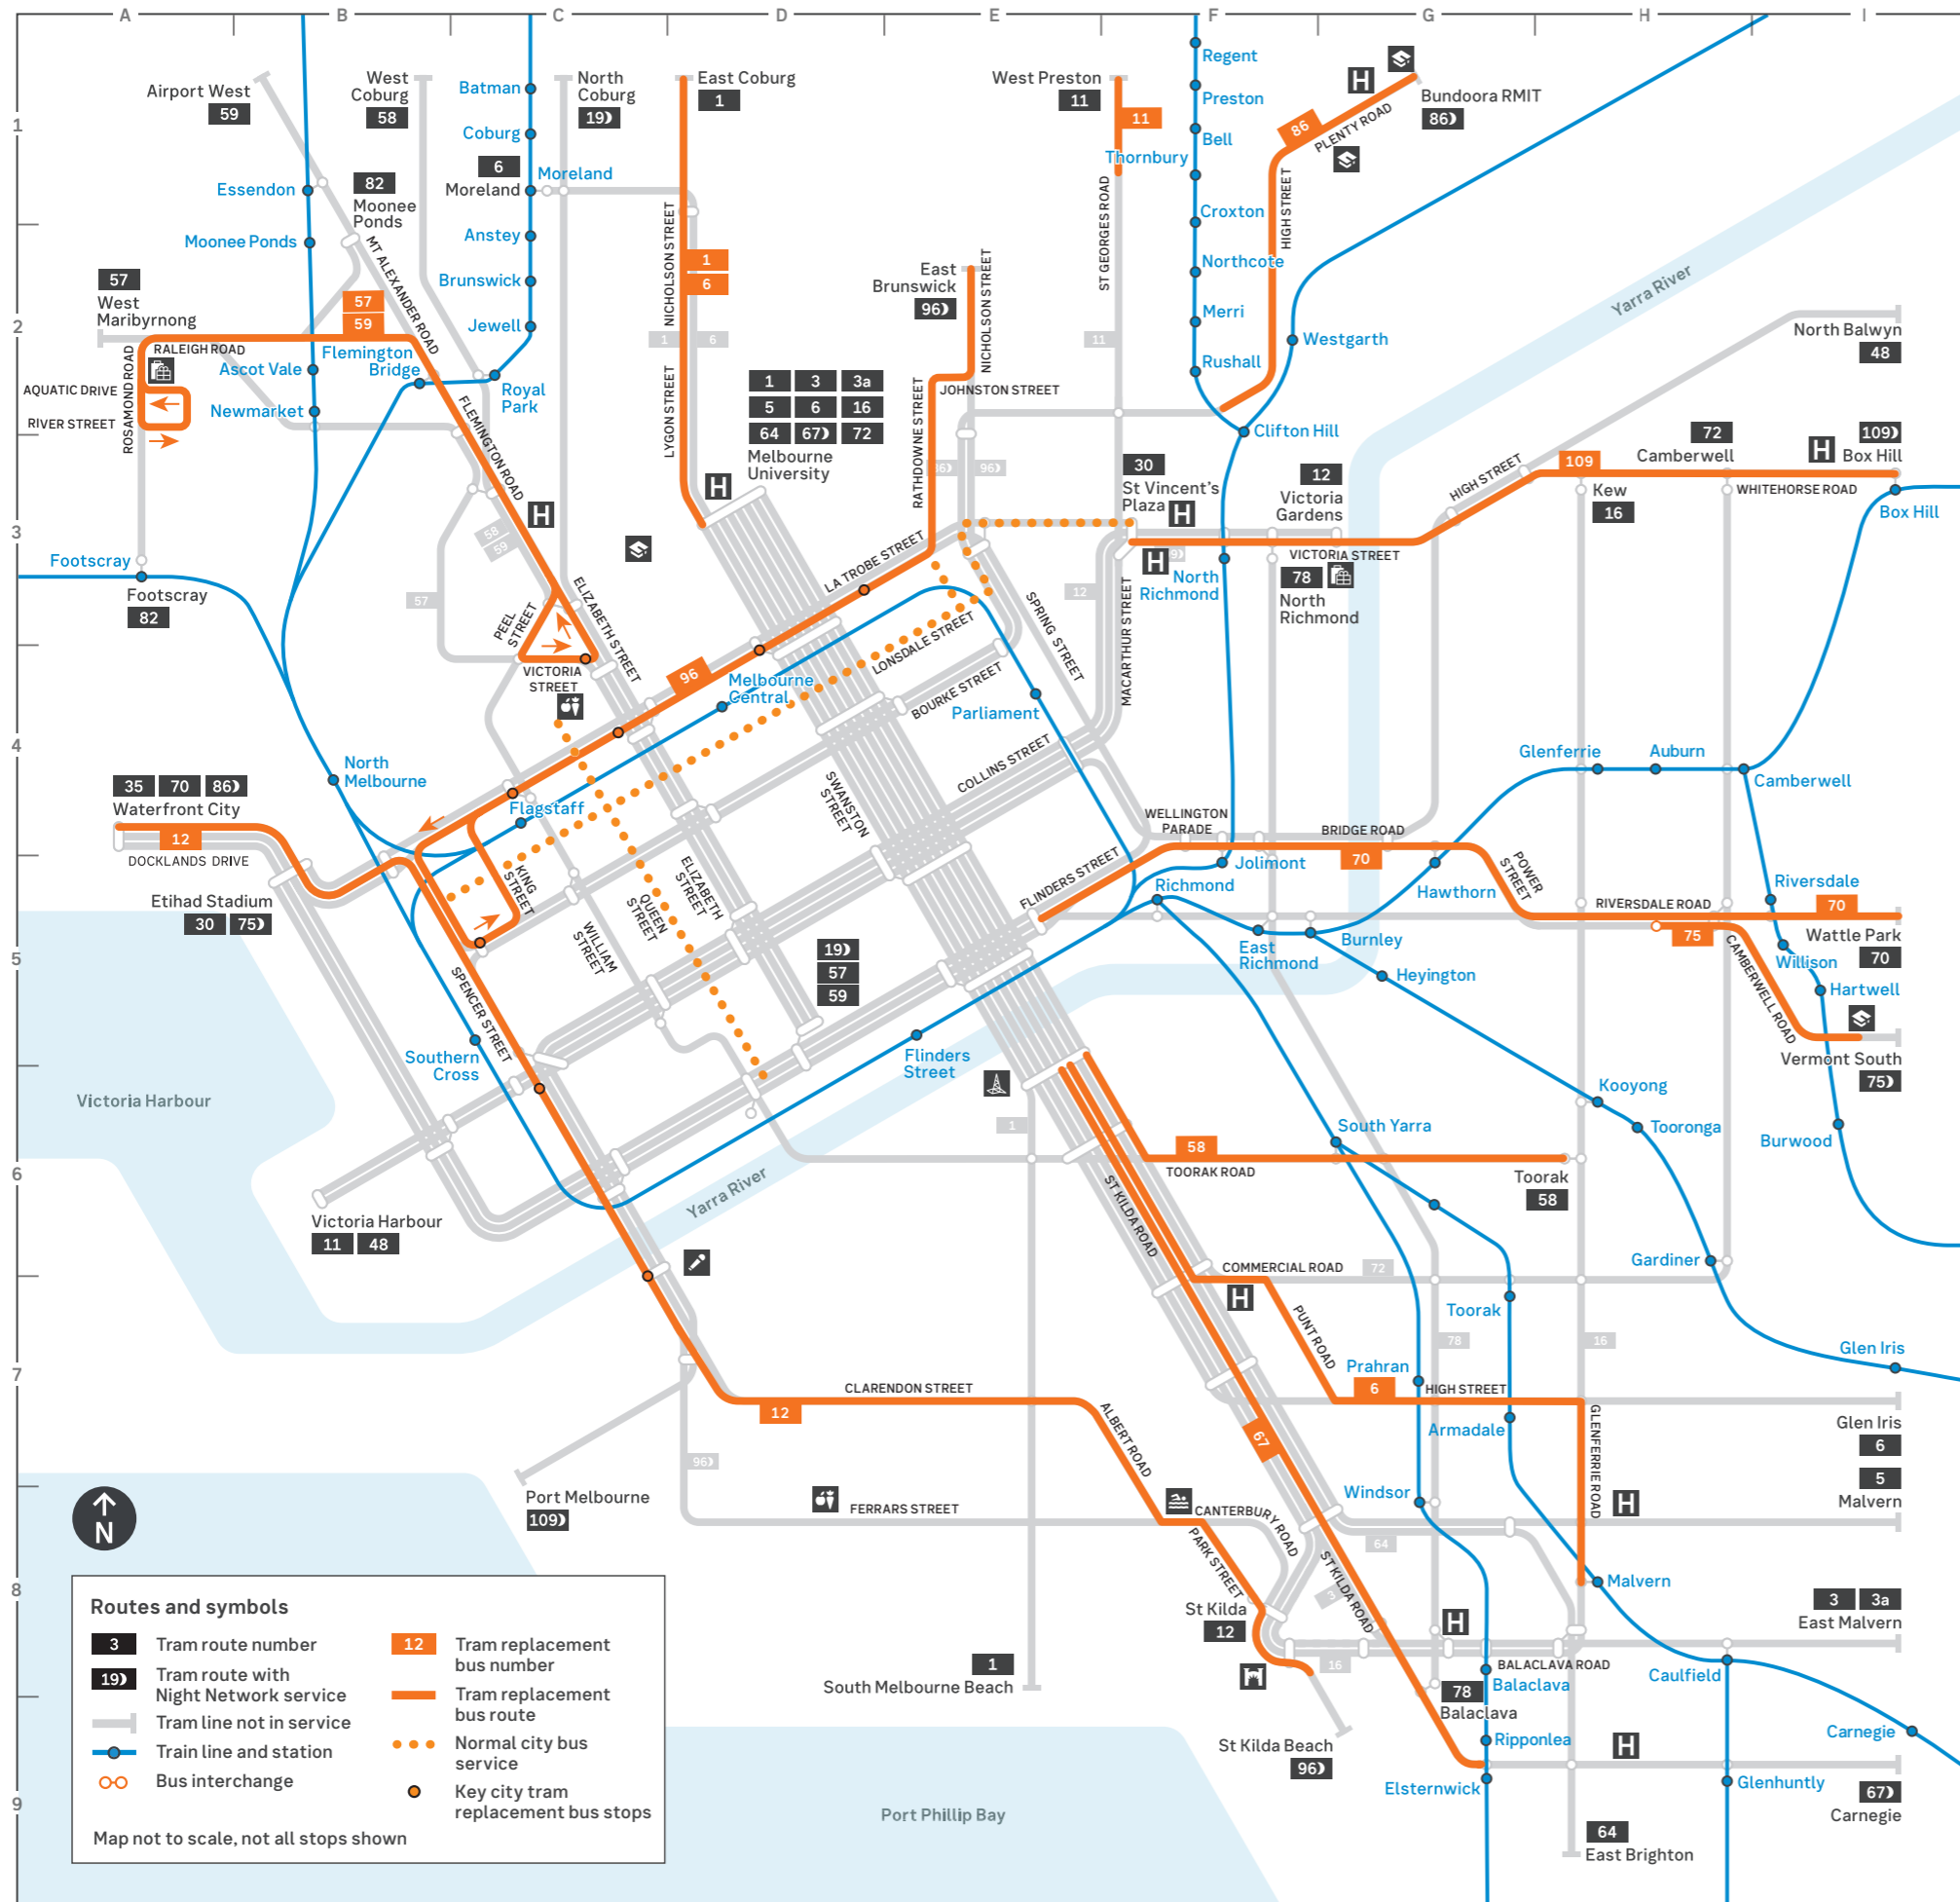

TRAM NETWORK

Tram replacement bus map

Tram replacement bus routes

Tram replacement bus routes	Frequency
1 6 Melbourne University – East Coburg	20 min
6 Arts Precinct – Malvern Station	20 min
11 Thornbury Station – West Preston	30 min
12 Waterfront City Docklands – Luna Park	20 min
57 59 Victoria Market – Highpoint	30 min
58 Arts Precinct – Toorak	20 min
67 Arts Precinct – Elsternwick Station	15 min
70 Flinders Street – Wattle Park	30 min
75 Camberwell Depot – Deakin University	30 min
86 Clifton Hill Interchange – Bundoora RMIT	30 min
96 La Trobe Street – East Brunswick	20 min
109 St Vincent's Plaza – Box Hill	30 min

For further details around tram replacement bus routes, check at stop information or visit: ptv.vic.gov.au, yarratrams.com.au or call 1800 800 007

Places of interest

H	Royal Children's Hospital	C3
	Royal Melbourne Hospital	C3
	Royal Dental Hospital of Melbourne	D3
	St Vincent's Hospital Precinct	F3
	Eye & Ear Hospital	F3
	Alfred Hospital	F7
	Northpark Private Hospital	G1
	Masada Private Hospital	G8
	Cabrini Hospital	H8
	Caulfield Hospital	H9
	Box Hill Hospital	I2
	Melbourne University	C3
	RMIT University	G1
	La Trobe University	G1
	Deakin University	I5
	Highpoint Shopping Centre	A3
	Victoria Gardens Shopping Centre	G3
	Queen Victoria Market	C4
	South Melbourne Market	D8
	Melbourne Sports & Aquatic Centre	F8
	Arts Precinct	E6
	Crown Entertainment Complex	C6
	Luna Park	F8