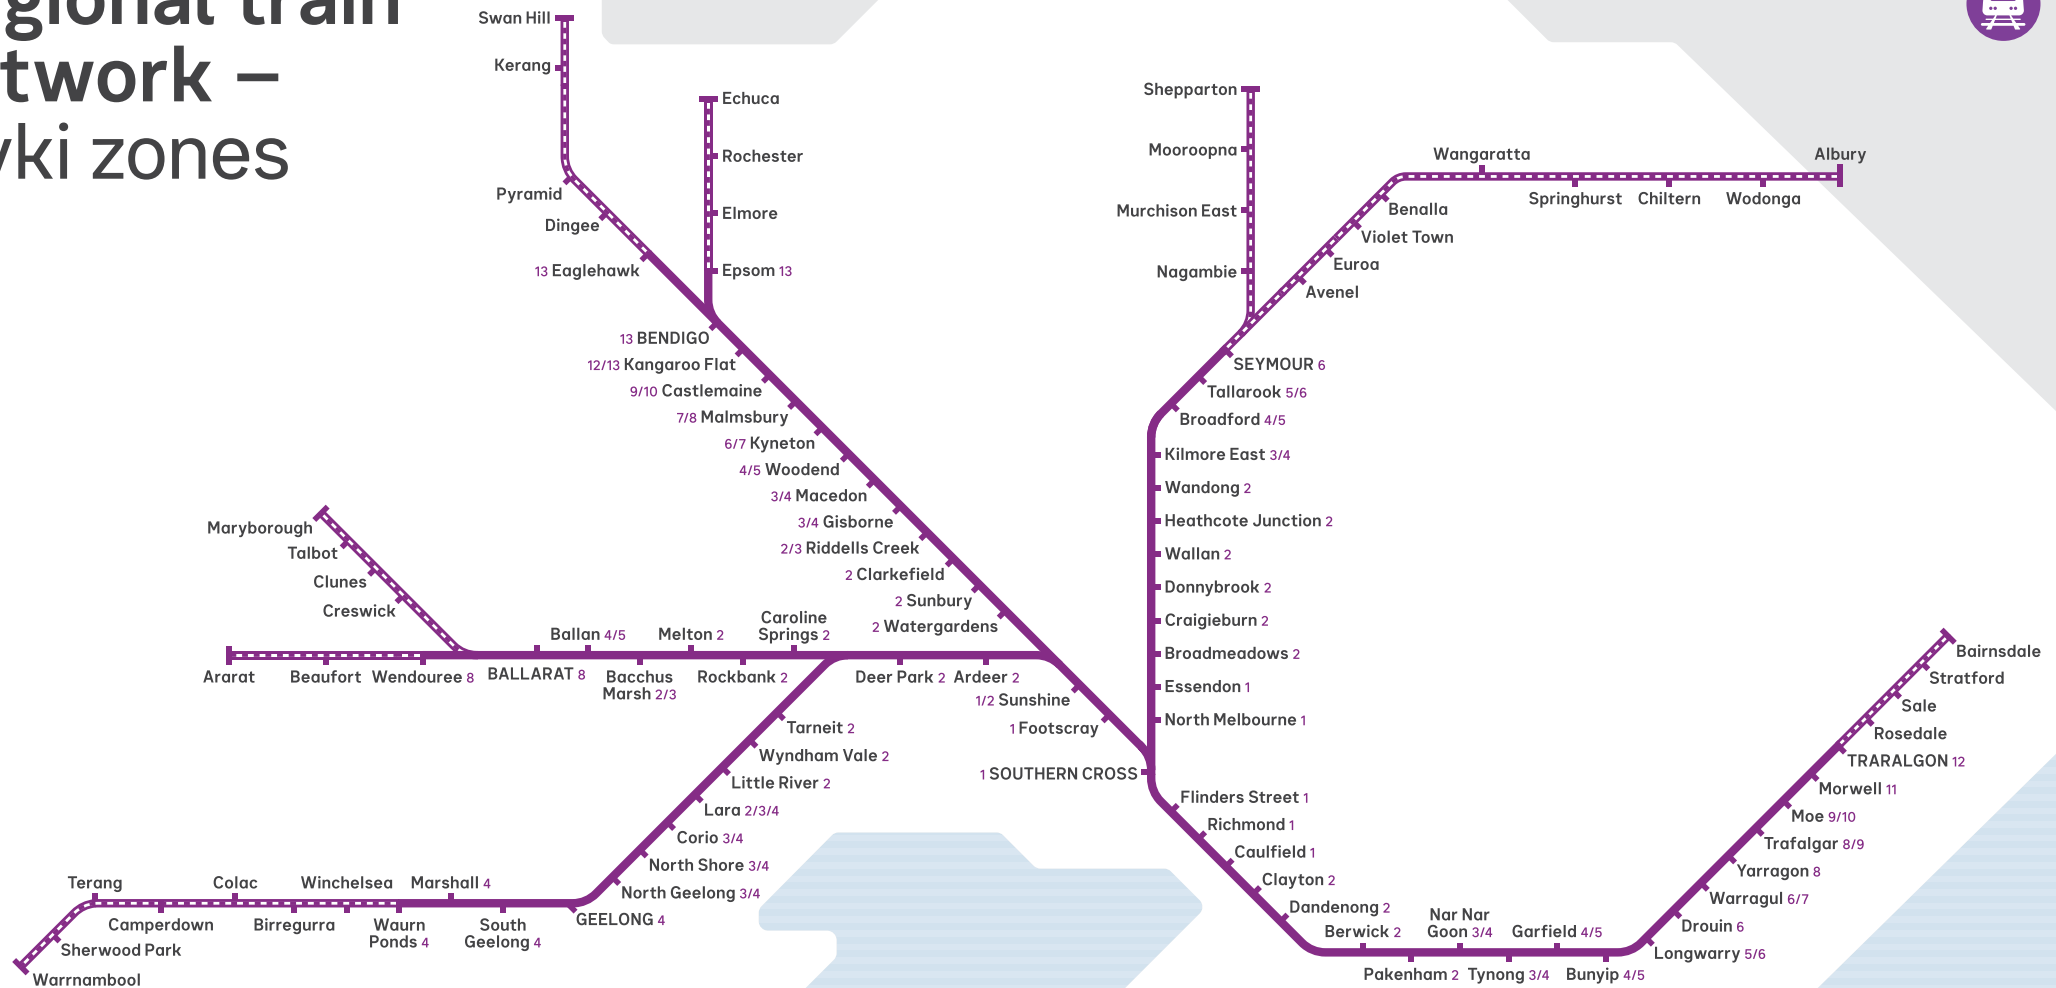

# Regional train network – myki zones

## Train and coach lines

- V/Line train – travel with myki
- V/Line train – paper ticket required

Effective from July 2016.  
Not to scale, not all stops shown.

## Symbols

- Train Station
- Zone number

© Public Transport Victoria 2016